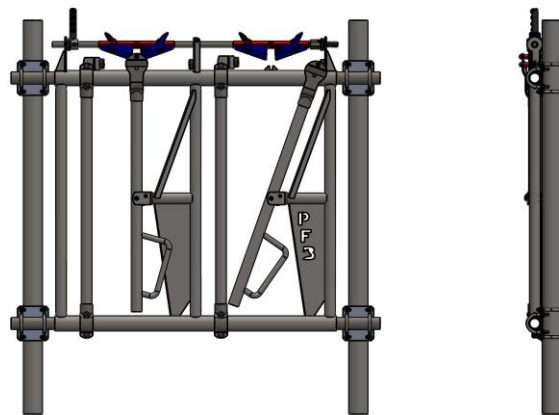

Proclap Headlock feeder

BEST RETURN ON INVESTMENT

- IDEAL FOR A HERD VISIT BY YOUR VETERINARY OR INSIMINATOR
- REDUCES COMPETITION AND WASTE IN THE FEEDER
- THE MOST EFFICIENCY MECHANISM
- VERY SILENT MECHANISM
- SPACE OF 19" - 22" - 27" AND 34" DEPENDING ON SIZE ANIMALS
- HOT DIP GALVANIZED TO THE HIGHEST INTERNATIONAL GALVANIZING STANDARDS
- ADJUSTABLE IN LENGTH FROM 4' TO 16'
- ADJUSTABLE NECK OPENING ACCORDING TO THE SIZE OF THE ANIMAL
- RUBBER ALLOWS THE RETURN OF THE LEAVES IN THE OPEN POSITION

Proclap Headlock installation

PEACE OF MIND DURING TREATMENTS

INCLINED KIT

- ALLOWS GREATER EASE OF ACCESS TO FOOD
- ALLOWS MORE COMFORT TO THE ANIMAL DURING FEEDING

STRAIGHT KIT

- LIMIT FEEDING SPACE FOR THE ANIMAL
- CLEAR MORE SPACE IN THE FEEDING ALLEY TO FACILITATE FEED DISTRIBUTUON