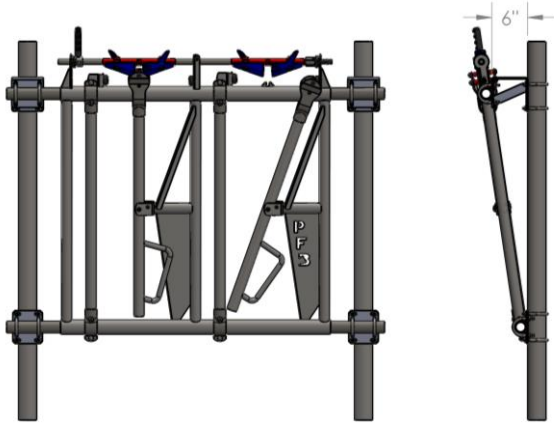

Proclap Headlock feeder

BEST RETURN ON INVESTMENT

- IDEAL FOR A HERD VISIT BY YOUR VETERINARY OR INSIMINATOR
- REDUCES COMPETITION AND WASTE IN THE FEEDER
- THE MOST EFFICIENCY MECHANISM
- VERY SILENT MECHANISM
- SPACE OF 19" - 22" - 27" AND 34" DEPENDING ON SIZE ANIMALS
- HOT DIP GALVANIZED TO THE HIGHEST INTERNATIONAL GALVANIZING STANDARDS
- ADJUSTABLE IN LENGTH FROM 4' TO 16'
- ADJUSTABLE NECK OPENING ACCORDING TO THE SIZE OF THE ANIMAL
- RUBBER ALLOWS THE RETURN OF THE LEAVES IN THE OPEN POSITION

Proclap Headlock installation

PEACE OF MIND DURING TREATMENTS

INCLINED KIT

- ALLOWS GREATER EASE OF ACCESS TO FOOD
- ALLOWS MORE COMFORT TO THE ANIMAL DURING FEEDING

STRAIGHT KIT

- LIMIT FEEDING SPACE FOR THE ANIMAL
- CLEAR MORE SPACE IN THE FEEDING ALLEY TO FACILITATE FEED DISTRIBUTUON