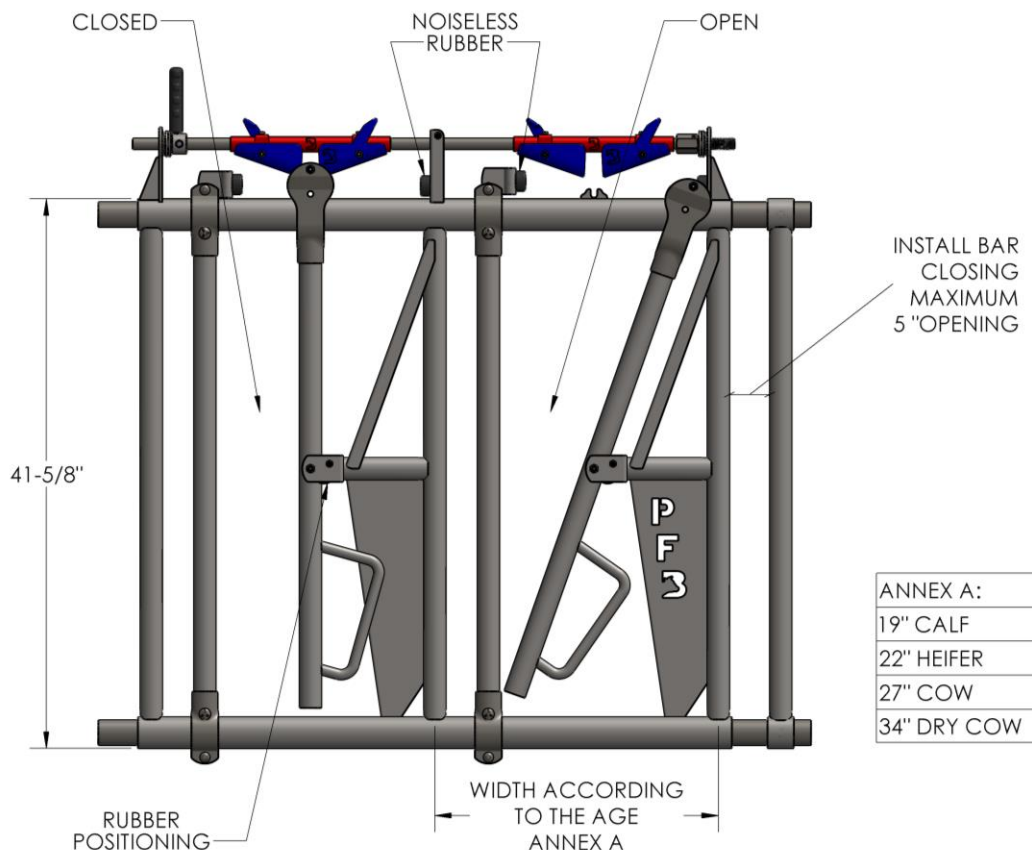

Proclap Headlock feeder

BEST RETURN ON INVESTMENT

- IDEAL FOR A HERD VISIT BY YOUR VETERINARY OR INSIMINATOR
- REDUCES COMPETITION AND WASTE IN THE FEEDER
- THE MOST EFFICIENCY MECHANISM
- VERY SILENT MECHANISM
- SPACE OF 19" - 22" - 27" AND 34" DEPENDING ON SIZE ANIMALS
- HOT DIP GALVANIZED TO THE HIGHEST INTERNATIONAL GALVANIZING STANDARDS
- ADJUSTABLE IN LENGTH FROM 4' TO 16'
- ADJUSTABLE NECK OPENING ACCORDING TO THE SIZE OF THE ANIMAL
- RUBBER ALLOWS THE RETURN OF THE LEAVES IN THE OPEN POSITION

Proclap Headlock installation

PEACE OF MIND DURING TREATMENTS

INCLINED KIT

- ALLOWS GREATER EASE OF ACCESS TO FOOD
- ALLOWS MORE COMFORT TO THE ANIMAL DURING FEEDING

STRAIGHT KIT

- LIMIT FEEDING SPACE FOR THE ANIMAL
- CLEAR MORE SPACE IN THE FEEDING ALLEY TO FACILITATE FEED DISTRIBUTUON