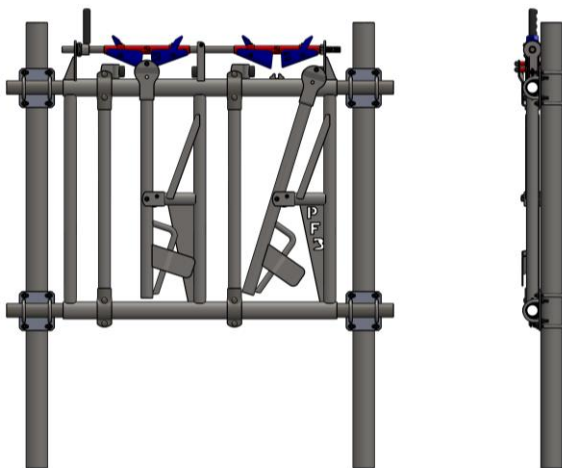

Mini-Proclap Calf headlock feeder

Peace of mind during treatments

- THE MOST EFFICIENT MECHANISM
- VERY SILENT MECHANISM
- 19" OPENING (IDEAL FOR CALF)
- ADJUSTABLE OPENING DEPENDING ON ANIMAL SIZE
- RUBBER ALLOWS THE LOCKING PIPE TO RETURN TO THE OPEN POSITION
- IDEAL FOR A HERD VISITS BY YOUR VETERINARIAN
- HOT DIP GALVANIZED TO THE HIGHEST INTERNATIONAL GALVANIZING STANDARDS
- ADJUSTABLE IN WIDTH FROM 4' TO 16'
- REDUCES COMPETITION AND WASTE IN THE FEEDER

Mini-Proclap Headlock installation

PEACE OF MIND DURING TREATMENTS

INCLINED KIT

- ALLOWS GREATER EASE OF ACCESS TO FOOD
- ALLOWS MORE COMFORT TO THE ANIMAL DURING FEEDING

STRAIGHT KIT

- LIMIT FEEDING SPACE FOR THE ANIMAL
- CLEAR MORE SPACE IN THE FEEDING ALLEY TO FACILITATE FEED DISTRIBUTUON