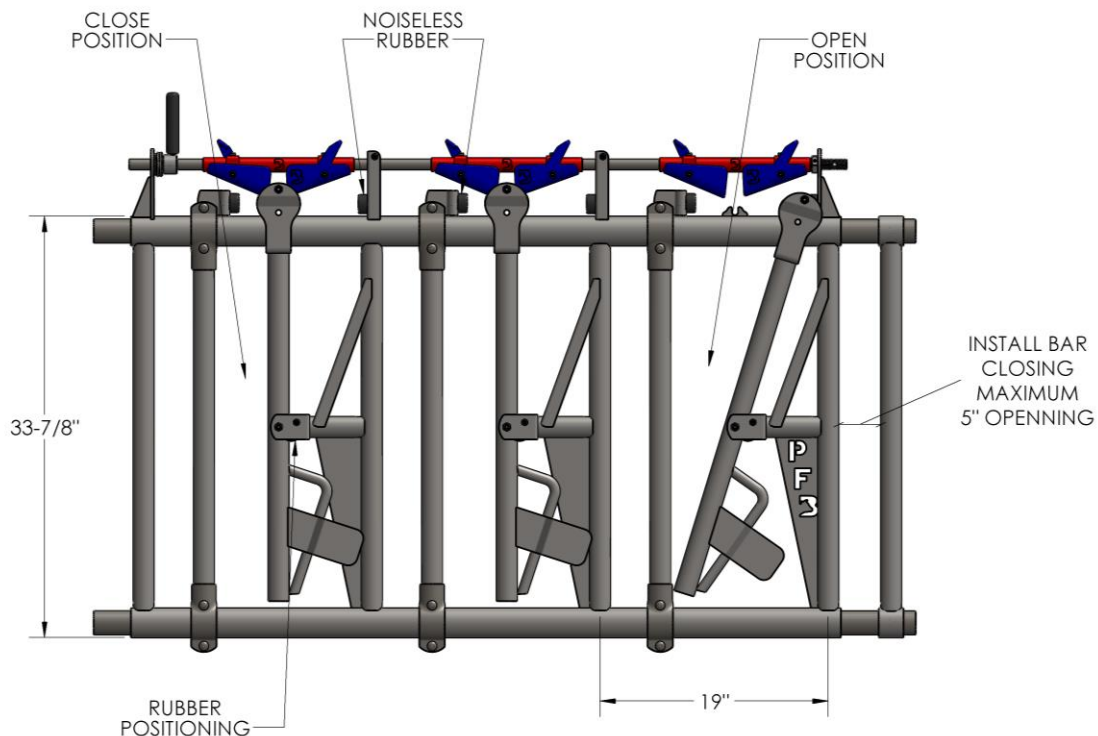

Mini-Proclap Calf headlock feeder

Peace of mind during treatments

- THE MOST EFFICIENT MECHANISM
- VERY SILENT MECHANISM
- 19" OPENING (IDEAL FOR CALF)
- ADJUSTABLE OPENING DEPENDING ON ANIMAL SIZE
- RUBBER ALLOWS THE LOCKING PIPE TO RETURN TO THE OPEN POSITION
- IDEAL FOR A HERD VISITS BY YOUR VETERINARIAN
- HOT DIP GALVANIZED TO THE HIGHEST INTERNATIONAL GALVANIZING STANDARDS
- ADJUSTABLE IN WIDTH FROM 4' TO 16'
- REDUCES COMPETITION AND WASTE IN THE FEEDER

Mini-Proclap Headlock installation

PEACE OF MIND DURING TREATMENTS

INCLINED KIT

- ALLOWS GREATER EASE OF ACCESS TO FOOD
- ALLOWS MORE COMFORT TO THE ANIMAL DURING FEEDING

STRAIGHT KIT

- LIMIT FEEDING SPACE FOR THE ANIMAL
- CLEAR MORE SPACE IN THE FEEDING ALLEY TO FACILITATE FEED DISTRIBUTUON