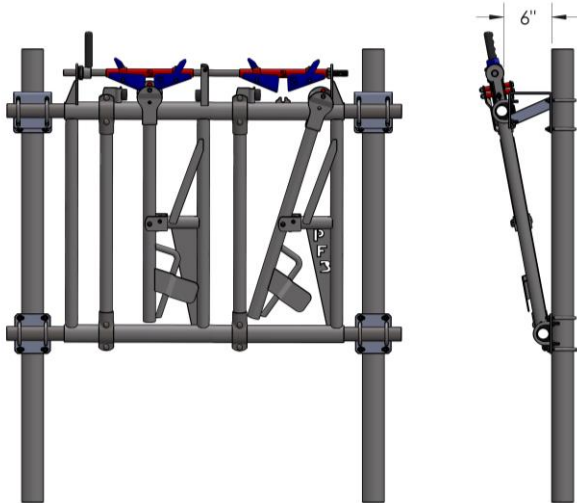

Mini-Proclap Calf headlock feeder

Peace of mind during treatments

- THE MOST EFFICIENT MECHANISM
- VERY SILENT MECHANISM
- 19" OPENING (IDEAL FOR CALF)
- ADJUSTABLE OPENING DEPENDING ON ANIMAL SIZE
- RUBBER ALLOWS THE LOCKING PIPE TO RETURN TO THE OPEN POSITION
- IDEAL FOR A HERD VISITS BY YOUR VETERINARIAN
- HOT DIP GALVANIZED TO THE HIGHEST INTERNATIONAL GALVANIZING STANDARDS
- ADJUSTABLE IN WIDTH FROM 4' TO 16'
- REDUCES COMPETITION AND WASTE IN THE FEEDER

Mini-Proclap Headlock installation

PEACE OF MIND DURING TREATMENTS

INCLINED KIT

- ALLOWS GREATER EASE OF ACCESS TO FOOD
- ALLOWS MORE COMFORT TO THE ANIMAL DURING FEEDING

STRAIGHT KIT

- LIMIT FEEDING SPACE FOR THE ANIMAL
- CLEAR MORE SPACE IN THE FEEDING ALLEY TO FACILITATE FEED DISTRIBUTUON