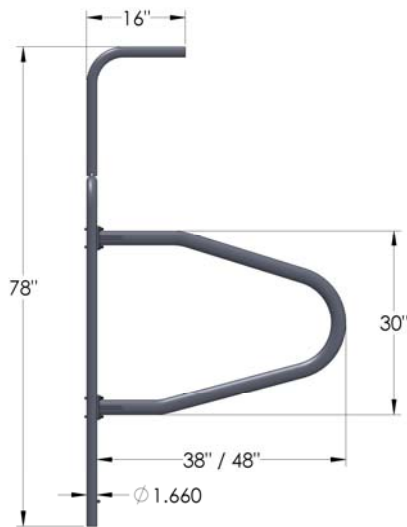

PF-2175 Stall

ADJUSTABLE SUSPENDED STALL

- FACILITATE COW POSITION IN STALL
- CHAIN SYSTEM FOR ANIMAL ATTACHMENT
- SUSPENDED STALL (PROVIDE COMFORT AND FACILITATE COW MATRESS INSTALLATION)
- HOT DIP GALVANIZED TO THE HIGHEST INTERNATIONAL GALVANIZING STANDARDS)

PF-2175 Stall

ADJUSTABLE SUSPENDED STALL

- 2 3/8" PIPE DIVIDER
- DIVIDER LENGTH AVAILABLE 38" AND 48"
- MILKING SUPPORT INCLUDED

- 1.660" ROUND POST WITH SLEEVE IN CONCRETE
- ARCH WIDTH 10"