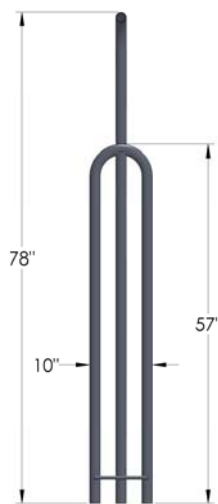

PF-2175 Stall

ADJUSTABLE SUSPENDED STALL

- FACILITATE COW POSITION IN STALL
- CHAIN SYSTEM FOR ANIMAL ATTACHMENT
- SUSPENDED STALL (PROVIDE COMFORT AND FACILITATE COW MATRESS INSTALLATION)
- HOT DIP GALVANIZED TO THE HIGHEST INTERNATIONAL GALVANIZING STANDARDS)

PF-2175 Stall

ADJUSTABLE SUSPENDED STALL

- 2 3/8" PIPE DIVIDER
- DIVIDER LENGTH AVAILABLE 38" AND 48"
- MILKING SUPPORT INCLUDED

- 1.660" ROUND POST WITH SLEEVE IN CONCRETE
- ARCH WIDTH 10"